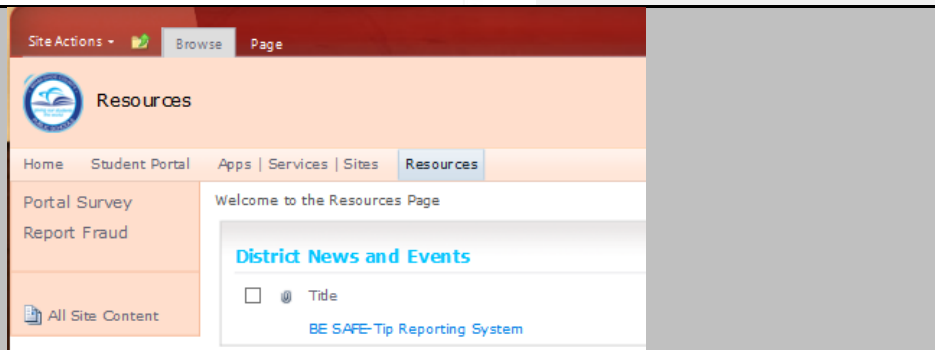

To access the Algebra 1 Readiness Summer Packet follow the steps below

STEP 1: Log onto your student portal

STEP 2: Select the Resources tab near the top of the page

STEP 3: Go to District Documents and select student documents